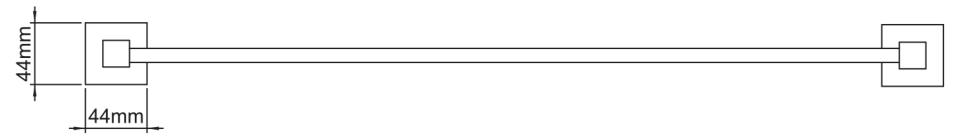

Mondella

ROCOCO
SQUARE FLAIR

ROCOCO

MATTE BLACK 935MM TOWEL RAIL

935mm W x 44mm H x 75mm D

Metal construction

Item Number: 0115760
MON0665

10 YEAR WARRANTY*

0115760-FLV1
18/06/19

* refer to www.mondella.com.au for full warranty details

All dimensions in millimetres (mm) and subject to manufacturing tolerances.