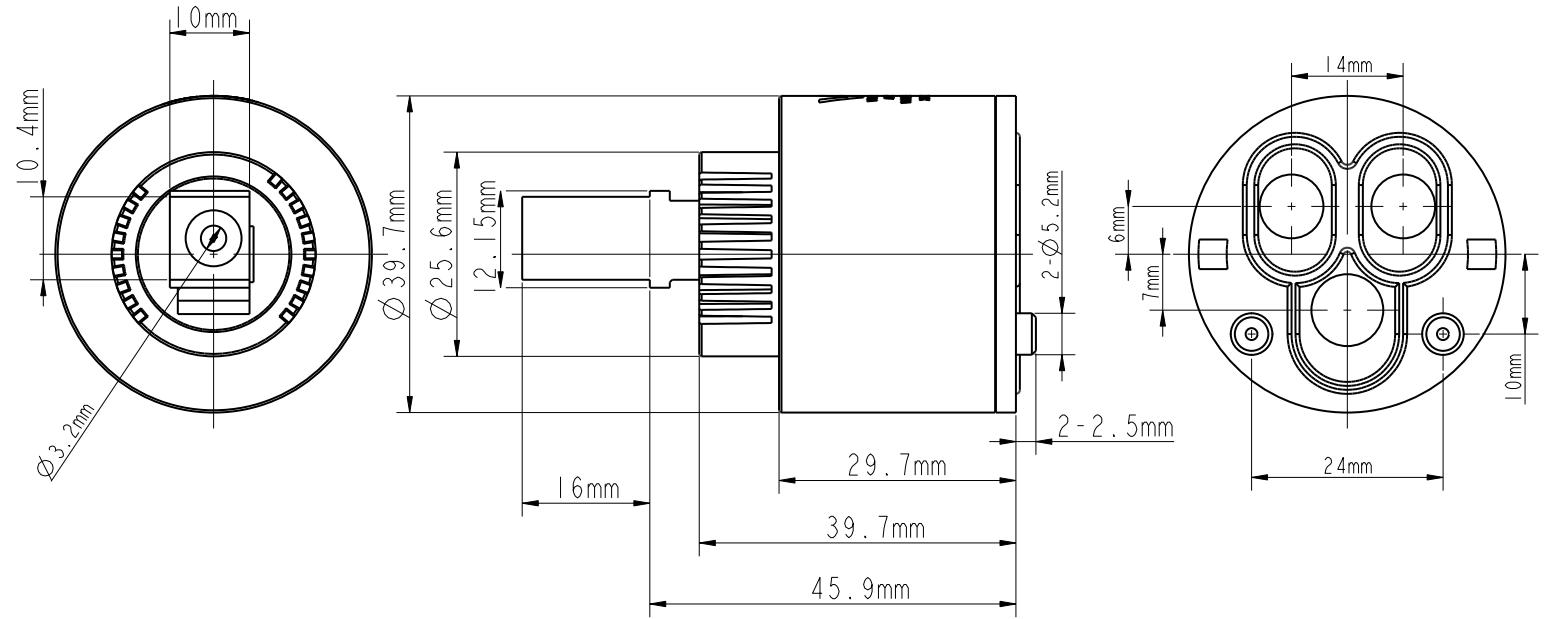

kinetic

0568636
22/03/24

MIXER TAP CARTRIDGE FLAT

Suits Mondella, Estilo, and other brands
with 40mm flat cartridges

40
mm

All dimensions in millimetres (mm) and subject to manufacturing tolerances.

AS 3718
LN: WM-022392

Item Number: 0568636
HAR0357