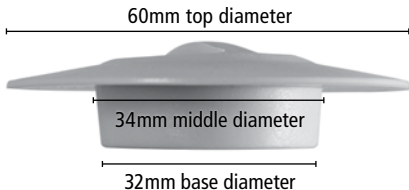

# BASIN & BATH PLUG

Suits waste: 32-40mm  
Suits opening: 34-46mm

A family  
owned  
Australian  
business