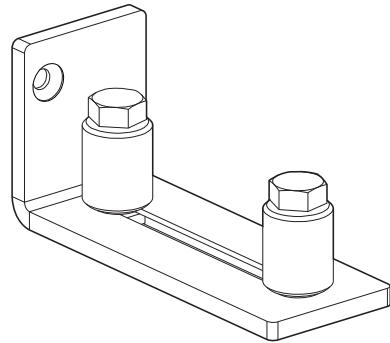

## WALL MOUNTED DOOR GUIDE

Model Number:

R90150 & R90155

Tools required:

Drill, tape measure, level, pencil, appropriate drill bit.

x1

ST4.8 x 32mm x2

Ø8 x2