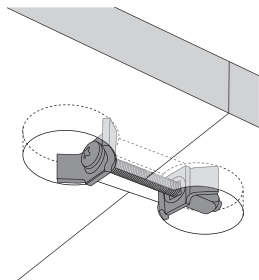

# BENCHTOP CONNECTOR

65 mm

HÄFELE

# HÄFELE

- > Material: Steel
- > Finish: Galvanised
- > Installation: Insert connector into benchtops and tighten using 10 mm spanner

MADE IN GERMANY

HÄFELE AUSTRALIA PTY. LTD  
ARTICLE # 482.04.451

8 MONTEREY RD DANDENONG VIC 3175  
730.83.683