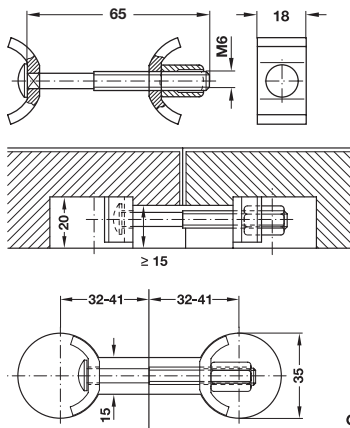

# BENCHTOP CONNECTOR

65 mm

HÄFELE

# HÄFELE

- > Material: Steel
- > Finish: Galvanised
- > Installation: Insert connector into benchtops and tighten using 10 mm spanner

MADE IN GERMANY

HÄFELE AUSTRALIA PTY. LTD  
ARTICLE # 482.04.451

8 MONTEREY RD DANDENONG VIC 3175  
730.83.683