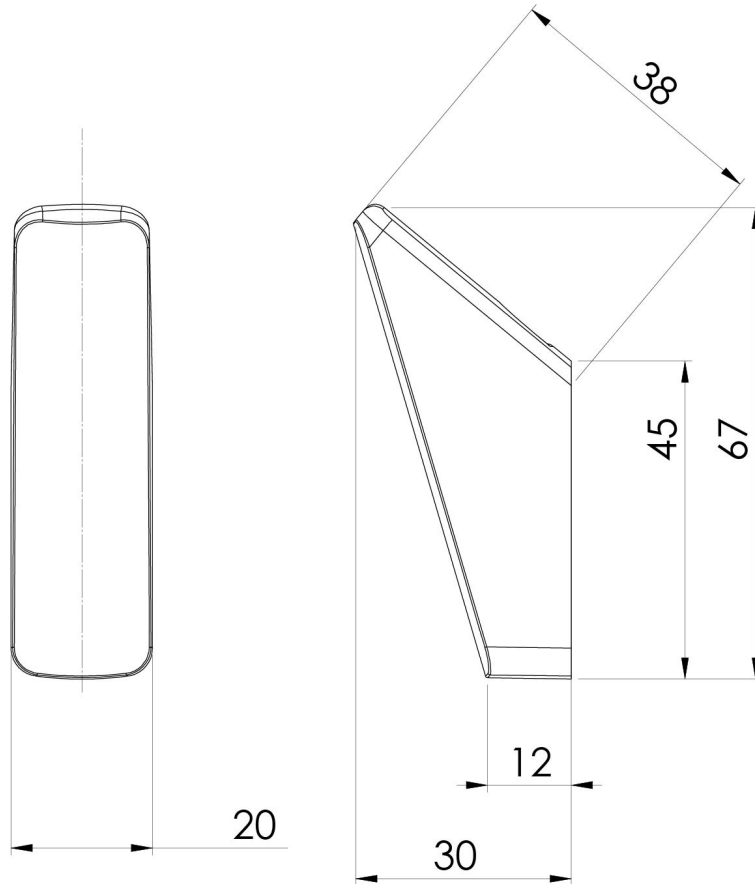

REVA

REVA ROBE HOOK

SPECIFICATIONS

AVAILABLE IN

131-8400-00
Chrome

131-8400-10
Matte Black

INFORMATION

MAINTENANCE AND CARE:

Please visit <https://www.phoenixtapware.com.au/warranty> to view the full warranty

While we aim to ensure the specifications shown are correct at time of printing, Phoenix Tapware reserves the right to make modifications without prior notice. Always use the physical product measurements for mark-ups and roughing-in as the line drawing shown may differ from the actual product over time. All measurements are shown in millimetres. Colours may vary from image shown.