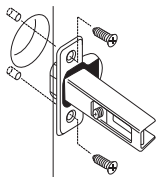

60 PCS

EXPANDING DOWEL

For press fitting
into 5mm holes

HÄFELE

HÄFELE

- > Material: Polyamide
- > Finish: White
- > Area of application: For use with wood screws for additional strength when fixing hardware onto particle board