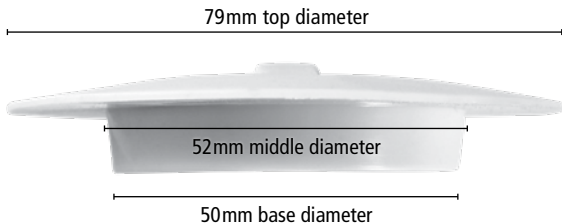

# SINK, BATH & LAUNDRY TUB PLUG

Suits waste: 50-65mm  
Suits opening: 52-65mm

A family  
owned  
Australian  
business