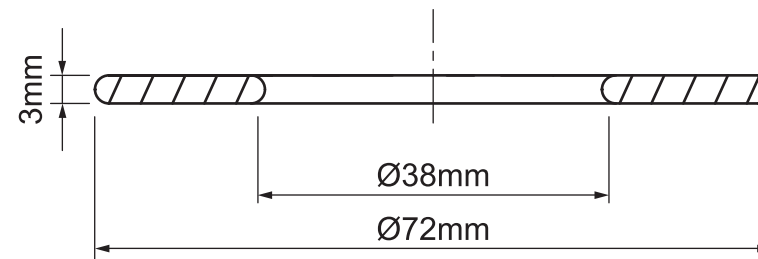

kinetic

SEATING WASHERS

SUITS JOHNSON SUISSE
CISTERNS

Pack of 2

ITEM NO:
4920270

Black

Grey

All dimensions in millimetres (mm) and subject to manufacturing tolerances.