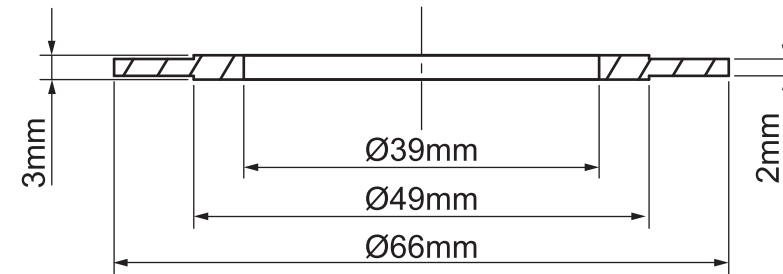

kinetic

SEATING WASHERS

SUITS JOHNSON SUISSE
CISTERNS

Pack of 2

ITEM NO:
4920270

Black

Grey

All dimensions in millimetres (mm) and subject to manufacturing tolerances.