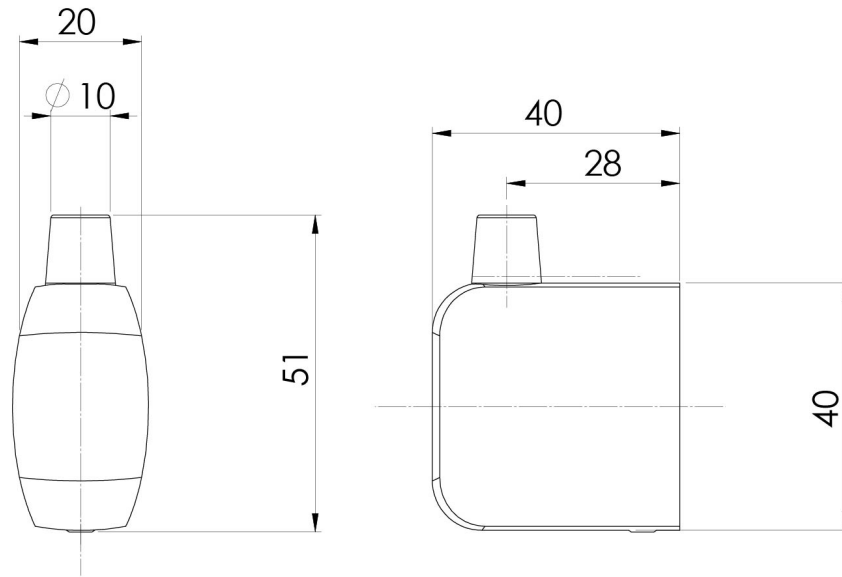

APLO

APLO ROBE HOOK

SPECIFICATIONS

AVAILABLE IN

130-8400-00
Chrome

130-8400-10
Matte Black

INFORMATION

MAINTENANCE AND CARE: