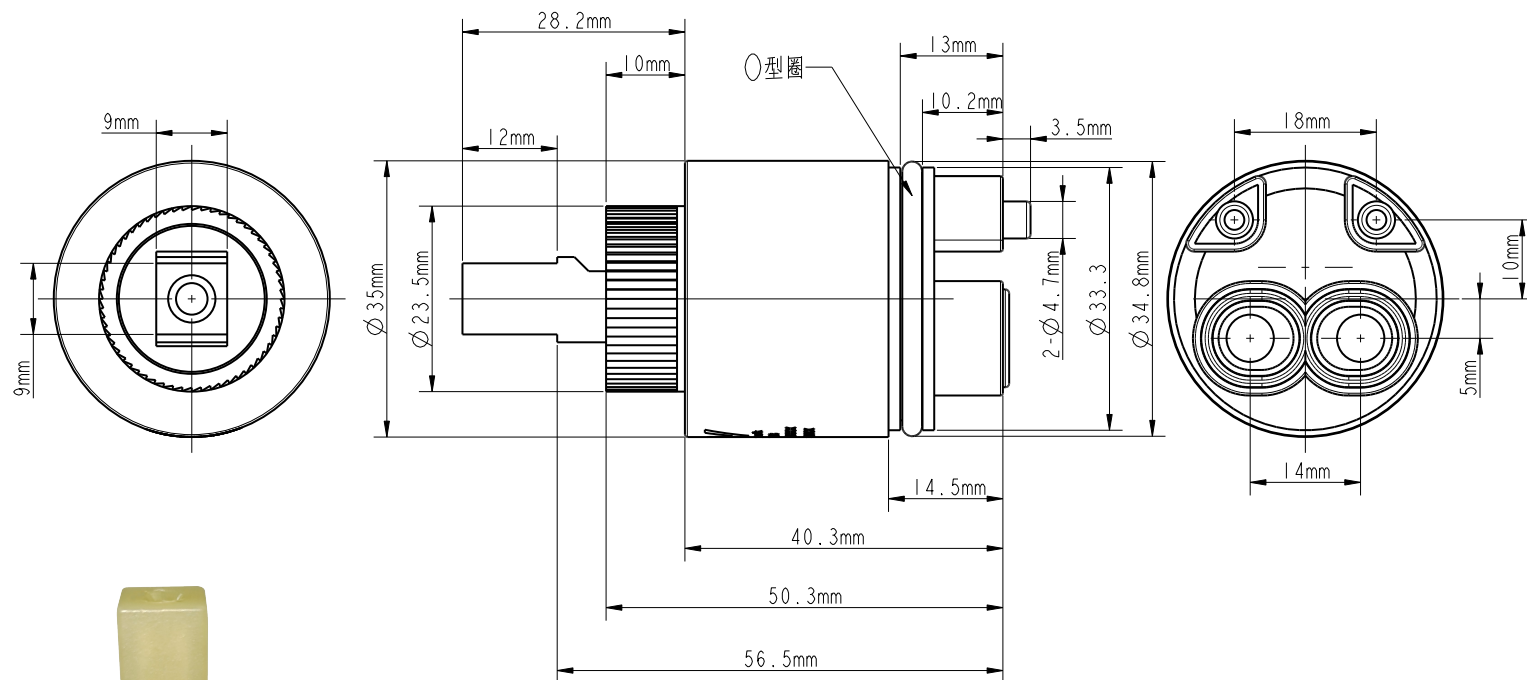

kinetic

0568626
22/03/24

MIXER TAP CARTRIDGE RAISED

Suits Mondella, Estilo, and other brands
with 35mm raised cartridges

35
mm

All dimensions in millimetres (mm) and subject to manufacturing tolerances.

AS 3718
LN: WM-022392