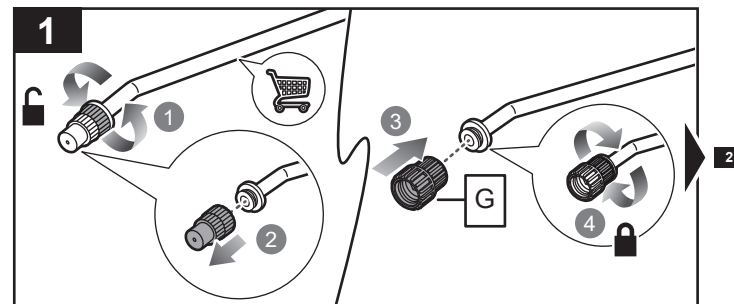

## ADAPTOR REFERENCE LIST

Type	Thread size	Compatible sprayers
G	14 mm female to 18 mm female	OWS1880 and OWS1870 (metal spray wand)
C	16 mm female to 18 mm female	OWS1815, OBS1815, R36BPS10

## ACCESSORIES

Fan nozzle

Cone nozzle

Nozzle elbow

Adaptor G

Adaptor C

**NOTE:** The nozzle accessory used with adaptor G is compatible with sprayers OWS1880 and OWS1870 (metal spray wand).

**NOTE:** The nozzle accessory used with adaptor C is compatible with sprayers OWS1815, OBS1815, and R36BPS10.

**NOTE:** The nozzle accessory is directly compatible with sprayers OWS1880 and OWS1870 (plastic spray wand) and R18SPR130.