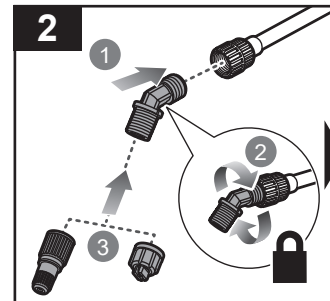

## ADAPTOR REFERENCE LIST

Type	Thread size	Compatible sprayers
G	14 mm female to 18 mm female	OWS1880 and OWS1870 (metal spray wand)
C	16 mm female to 18 mm female	OWS1815, OBS1815, R36BPS10

## ACCESSORIES

Fan nozzle

Cone nozzle

Nozzle elbow

Adaptor G

Adaptor C

**NOTE:** The nozzle accessory used with adaptor G is compatible with sprayers OWS1880 and OWS1870 (metal spray wand).

**NOTE:** The nozzle accessory used with adaptor C is compatible with sprayers OWS1815, OBS1815, and R36BPS10.

**NOTE:** The nozzle accessory is directly compatible with sprayers OWS1880 and OWS1870 (plastic spray wand) and R18SPR130.