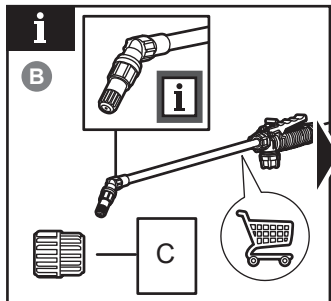

## ADAPTOR REFERENCE LIST

Type	Thread size	Compatible sprayers
G	14 mm female to 18 mm female	OWS1880 and OWS1870 (metal spray wand)
C	16 mm female to 18 mm female	OWS1815, OBS1815, R36BPS10

## ACCESSORIES

Fan nozzle

Cone nozzle

Nozzle elbow

Adaptor G

Adaptor C

**NOTE:** The nozzle accessory used with adaptor G is compatible with sprayers OWS1880 and OWS1870 (metal spray wand).

**NOTE:** The nozzle accessory used with adaptor C is compatible with sprayers OWS1815, OBS1815, and R36BPS10.