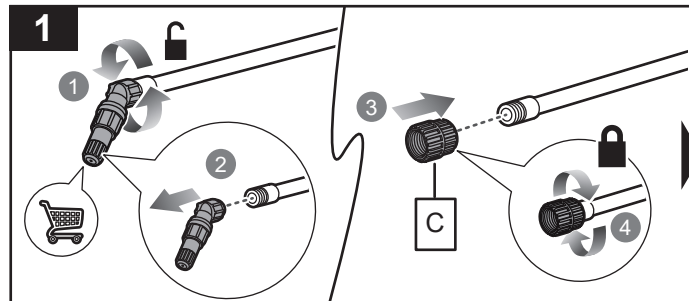

## ADAPTOR REFERENCE LIST

Type	Thread size	Compatible sprayers
G	14 mm female to 18 mm female	OWS1880 and OWS1870 (metal spray wand)
C	16 mm female to 18 mm female	OWS1815, OBS1815, R36BPS10

## ACCESSORIES

Fan nozzle

Cone nozzle

Nozzle elbow

Adaptor G

Adaptor C

**NOTE:** The nozzle accessory used with adaptor G is compatible with sprayers OWS1880 and OWS1870 (metal spray wand).

**NOTE:** The nozzle accessory used with adaptor C is compatible with sprayers OWS1815, OBS1815, and R36BPS10.

**NOTE:** The nozzle accessory is directly compatible with sprayers OWS1880 and OWS1870 (plastic spray wand) and R18SPR130.