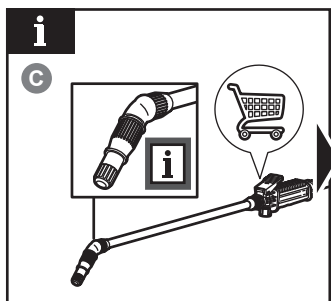

## ADAPTOR REFERENCE LIST

Type	Thread size	Compatible sprayers
G	14 mm female to 18 mm female	OWS1880 and OWS1870 (metal spray wand)
C	16 mm female to 18 mm female	OWS1815, OBS1815, R36BPS10

## ACCESSORIES

Fan nozzle

Cone nozzle

Nozzle elbow

Adaptor G

Adaptor C

**NOTE:** The nozzle accessory used with adaptor G is compatible with sprayers OWS1880 and OWS1870 (metal spray wand).

**NOTE:** The nozzle accessory used with adaptor C is compatible with sprayers OWS1815, OBS1815, and R36BPS10.