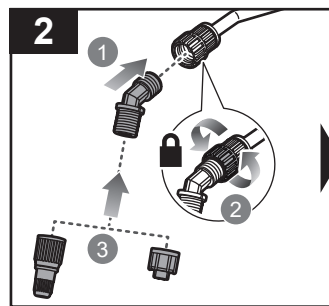

## ADAPTOR REFERENCE LIST

Type	Thread size	Compatible sprayers
G	14 mm female to 18 mm female	OWS1880 and OWS1870 (metal spray wand)
C	16 mm female to 18 mm female	OWS1815, OBS1815, R36BPS10

## ACCESSORIES

Fan nozzle

Cone nozzle

Nozzle elbow

Adaptor G

Adaptor C

**NOTE:** The nozzle accessory used with adaptor G is compatible with sprayers OWS1880 and OWS1870 (metal spray wand).

**NOTE:** The nozzle accessory used with adaptor C is compatible with sprayers OWS1815, OBS1815, and R36BPS10.