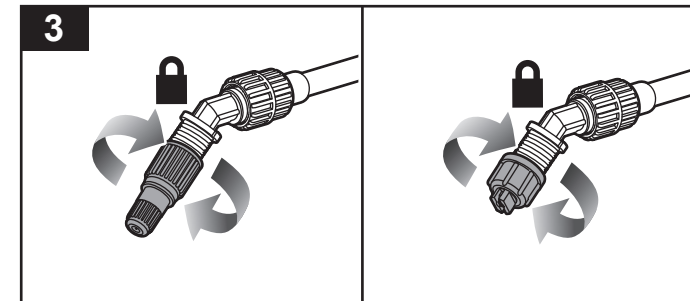

## ADAPTOR REFERENCE LIST

Type	Thread size	Compatible sprayers
G	14 mm female to 18 mm female	OWS1880 and OWS1870 (metal spray wand)
C	16 mm female to 18 mm female	OWS1815, OBS1815, R36BPS10

## ACCESSORIES

Fan nozzle

Cone nozzle

Nozzle elbow

Adaptor G

Adaptor C

**NOTE:** The nozzle accessory used with adaptor G is compatible with sprayers OWS1880 and OWS1870 (metal spray wand).

**NOTE:** The nozzle accessory used with adaptor C is compatible with sprayers OWS1815, OBS1815, and R36BPS10.