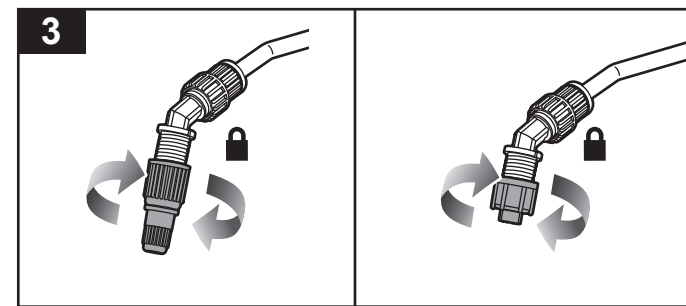

## ADAPTOR REFERENCE LIST

Type	Thread size	Compatible sprayers
G	14 mm female to 18 mm female	OWS1880 and OWS1870 (metal spray wand)
C	16 mm female to 18 mm female	OWS1815, OBS1815, R36BPS10

## ACCESSORIES

Fan nozzle

Cone nozzle

Nozzle elbow

Adaptor G

Adaptor C

**NOTE:** The nozzle accessory used with adaptor G is compatible with sprayers OWS1880 and OWS1870 (metal spray wand).

**NOTE:** The nozzle accessory used with adaptor C is compatible with sprayers OWS1815, OBS1815, and R36BPS10.