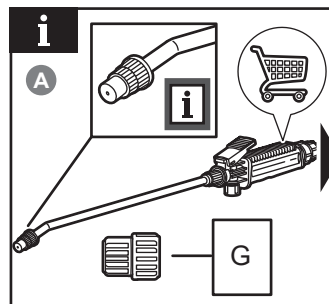

## ADAPTOR REFERENCE LIST

Type	Thread size	Compatible sprayers
G	14 mm female to 18 mm female	OWS1880 and OWS1870 (metal spray wand)
C	16 mm female to 18 mm female	OWS1815, OBS1815, R36BPS10

## ACCESSORIES

Fan nozzle

Cone nozzle

Nozzle elbow

Adaptor G

Adaptor C

**NOTE:** The nozzle accessory used with adaptor G is compatible with sprayers OWS1880 and OWS1870 (metal spray wand).

**NOTE:** The nozzle accessory used with adaptor C is compatible with sprayers OWS1815, OBS1815, and R36BPS10.

**NOTE:** The nozzle accessory is directly compatible with sprayers OWS1880 and OWS1870 (plastic spray wand) and R18SPR130.