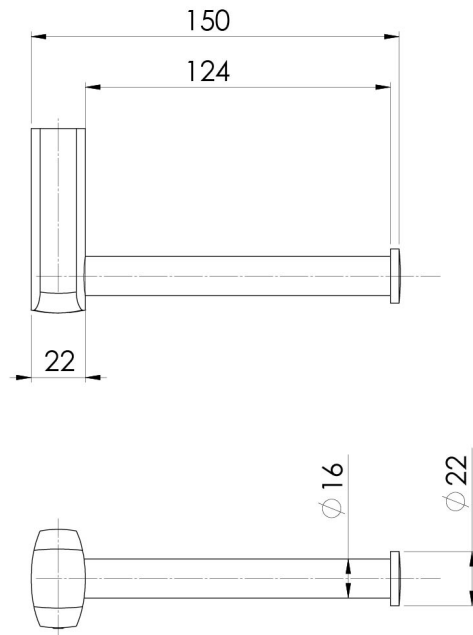

APLO

APLO TOILET ROLL HOLDER

SPECIFICATIONS

AVAILABLE IN

130-8200-00
Chrome

130-8200-10
Matte Black

INFORMATION

MAINTENANCE AND CARE:

Please visit <https://www.phoenixtapware.com.au/warranty> to view the full warranty

While we aim to ensure the specifications shown are correct at time of printing, Phoenix Tapware reserves the right to make modifications without prior notice. Always use the physical product measurements for mark-ups and roughing-in as the line drawing shown may differ from the actual product over time. All measurements are shown in millimetres. Colours may vary from image shown.