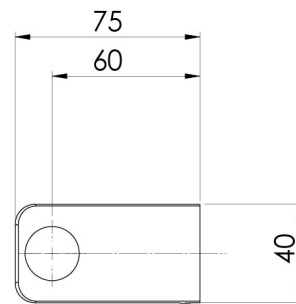

APLO

APLO TOILET ROLL HOLDER

SPECIFICATIONS

AVAILABLE IN

130-8200-00
Chrome

130-8200-10
Matte Black

INFORMATION

MAINTENANCE AND CARE:

Please visit <https://www.phoenixtapware.com.au/warranty> to view the full warranty

While we aim to ensure the specifications shown are correct at time of printing, Phoenix Tapware reserves the right to make modifications without prior notice. Always use the physical product measurements for mark-ups and roughing-in as the line drawing shown may differ from the actual product over time. All measurements are shown in millimetres. Colours may vary from image shown.