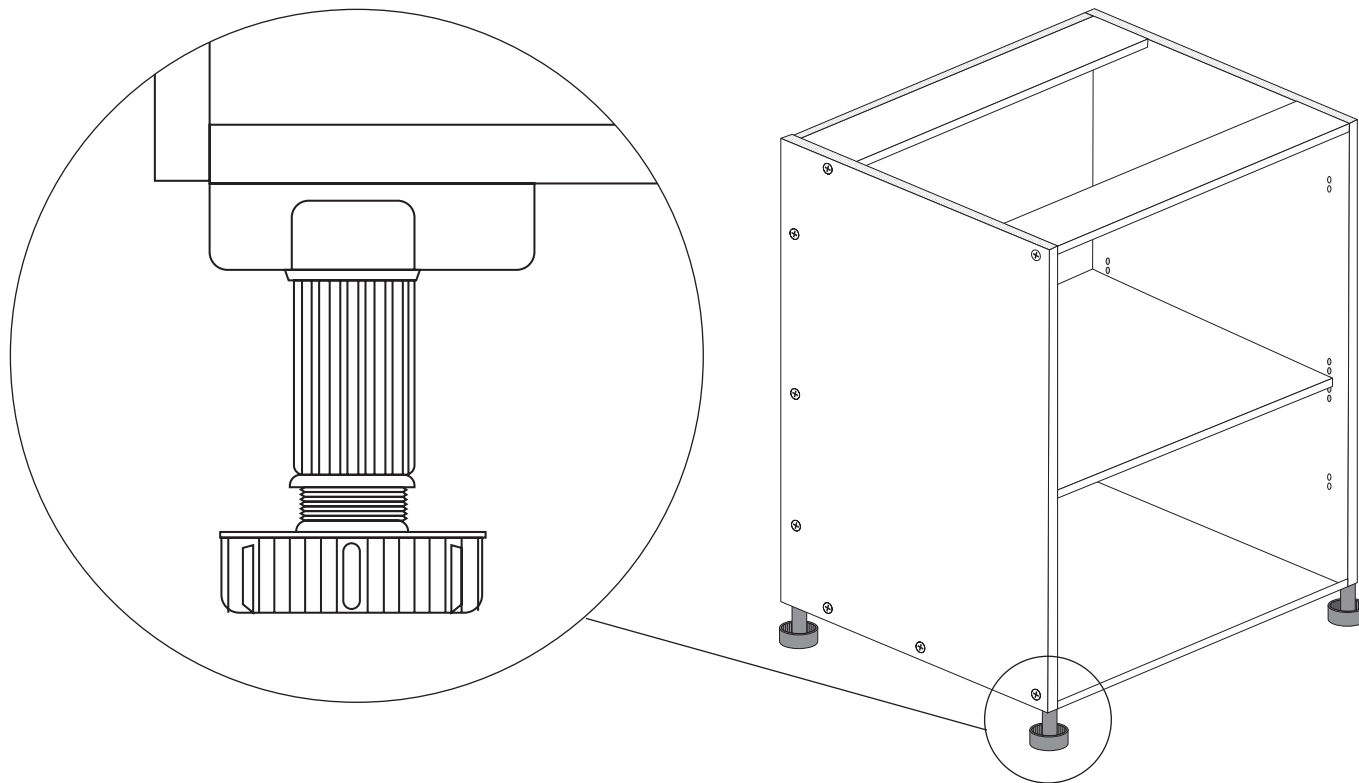

4 PCS

HÄFELE

ADJUSTABLE LEG

150mm screw on

Adjustment range = 125 to 185mm

4 PCS

HÄFELE

ADJUSTABLE LEG

150mm screw on

Adjustment range = 125 to 185mm

- > Material: Plastic
- > Finish: Black
- > Pack Includes: 4 Legs
4 Screw On glides
2 Plinth clips

Note:

4.0 (8G) x 35 mm 4 pieces per glide required.
3.5 (6G) x 15 mm 2 pieces per plinth clip required