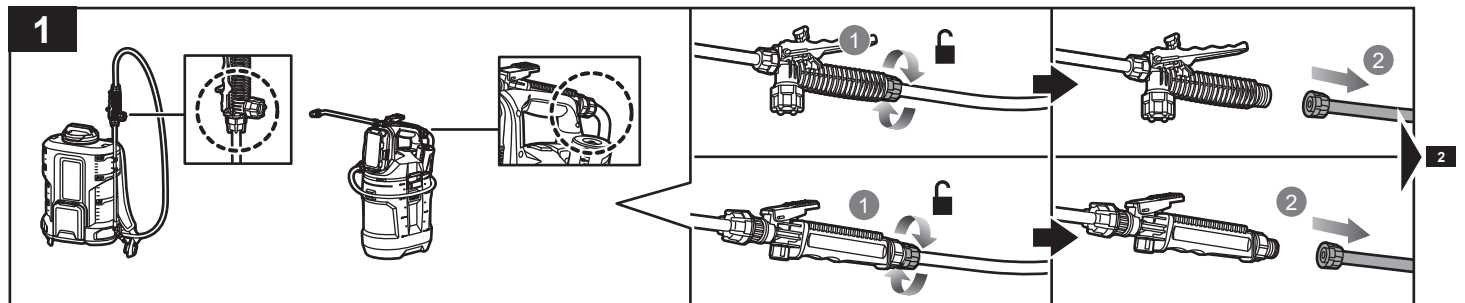

## ADAPTOR REFERENCE LIST

Type	Thread size	Compatible sprayers
B	18 mm male to 18 mm male	OWS1880, OWS1870, R18SPR12, R18SPR130
A	18 mm male to 26 mm male	OWS1815, OBS1815, R36BPS10
E	18 mm male to 26 mm female	OWS1815, OBS1815, R36BPS10

**NOTE:** The extension hose accessory used with adaptors A and E is compatible with the sprayers OWS1815, OBS1815, and R36BPS10. The extension hose accessory used with adaptor B is compatible with sprayers OWS1880, OWS1870, R18SPR12, and R18SPR130.