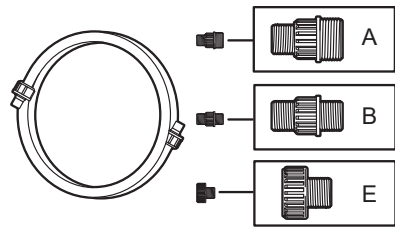

## ADAPTOR REFERENCE LIST

Type	Thread size	Compatible sprayers
B	18 mm male to 18 mm male	OWS1880, OWS1870, R18SPR12, R18SPR130
A	18 mm male to 26 mm male	OWS1815, OBS1815, R36BPS10
E	18 mm male to 26 mm female	OWS1815, OBS1815, R36BPS10

**NOTE:** The extension hose accessory used with adaptors A and E is compatible with the sprayers OWS1815, OBS1815, and R36BPS10. The extension hose accessory used with adaptor B is compatible with sprayers OWS1880, OWS1870, R18SPR12, and R18SPR130.