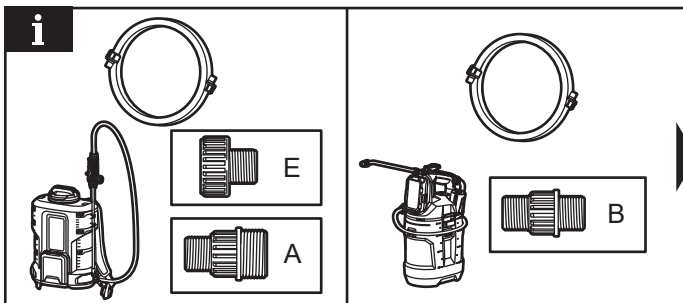

## ADAPTOR REFERENCE LIST

Type	Thread size	Compatible sprayers
B	18 mm male to 18 mm male	OWS1880, OWS1870, R18SPR12, R18SPR130
A	18 mm male to 26 mm male	OWS1815, OBS1815, R36BPS10
E	18 mm male to 26 mm female	OWS1815, OBS1815, R36BPS10

**NOTE:** The extension hose accessory used with adaptors A and E is compatible with the sprayers OWS1815, OBS1815, and R36BPS10. The extension hose accessory used with adaptor B is compatible with sprayers OWS1880, OWS1870, R18SPR12, and R18SPR130.