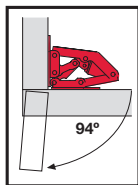

# EASY MOUNT 94° HINGE

With Self Closing Spring

# HÄFELE

- > Material:
- > Finish:
- > For door thickness (mm):
- > Adjusting facility:
- > Application:

Steel  
Galvanised  
16 - 19  
Side and depth adjustment (slot)  
For Cabinet doors. No Hinge Cup drilling  
required.