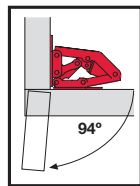

# HÄFELE

- > Material:
- > Finish:
- > For door thickness (mm):
- > Adjusting facility:
- > Application:

Steel  
Galvanised  
16 - 19  
Side and depth adjustment (slot)  
For Cabinet doors. No Hinge Cup drilling  
required.