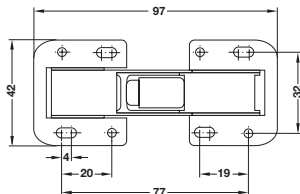

# HÄFELE

- > Material:
- > Finish:
- > For door thickness (mm):
- > Adjusting facility:
- > Application:

Steel  
Galvanised  
16 - 19  
Side and depth adjustment (slot)  
For Cabinet doors. No Hinge Cup drilling  
required.