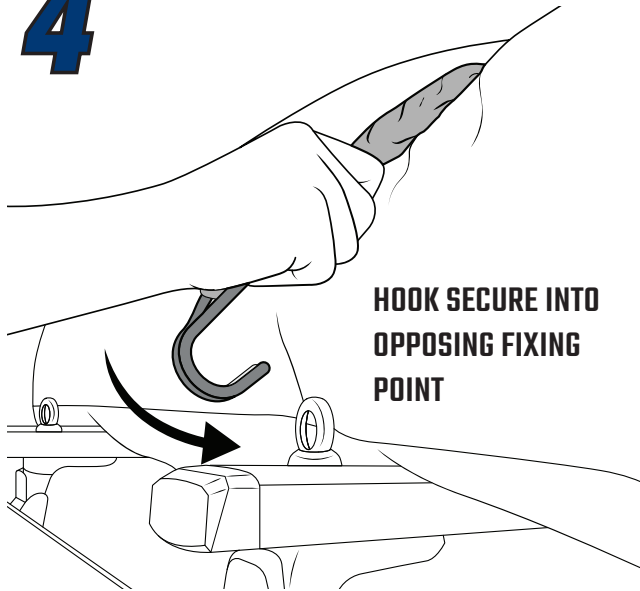

4

5

CAUTION

WARNING:

Rebounding hooks cause blindness. Place hooks with care. Keep face and body out of rebound path.
DO NOT overstretch. **DO NOT** use when strap has visible signs of wear or damage.