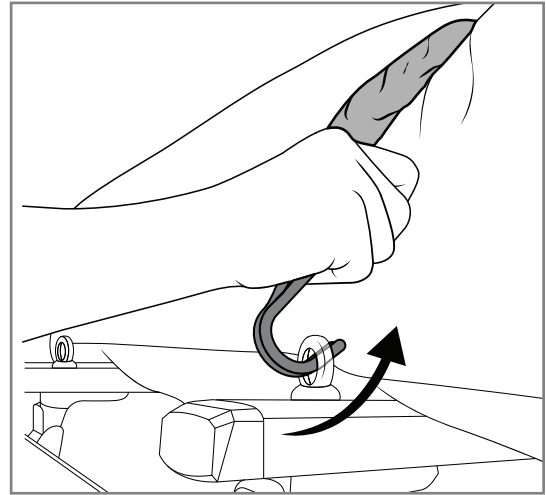

4

5

CAUTION

WARNING:

Rebounding hooks cause blindness. Place hooks with care. Keep face and body out of rebound path.
DO NOT overstretch. **DO NOT** use when strap has visible signs of wear or damage.