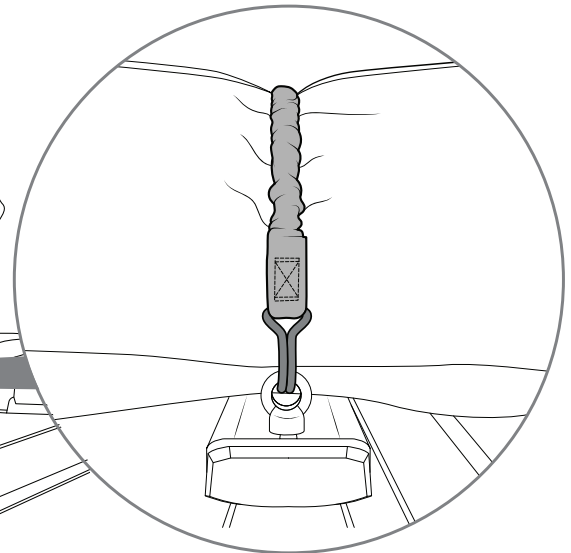

4

5

CAUTION

WARNING:

Rebounding hooks cause blindness. Place hooks with care. Keep face and body out of rebound path.
DO NOT overstretch. **DO NOT** use when strap has visible signs of wear or damage.