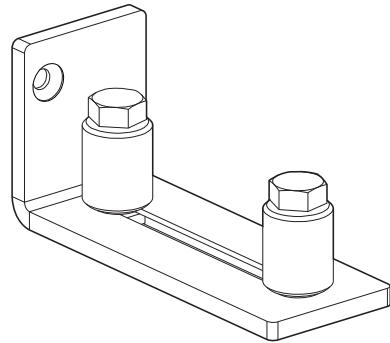

ROLLTRAK

DOOR & WINDOW SPECIALISTS

WALL MOUNTED DOOR GUIDE

Model Number:

RDAS028 & RDAS029

Tools required:

Drill, tape measure, level, pencil, appropriate drill bit.

x1

ST4.8 x 32mm x2

Ø8 x2