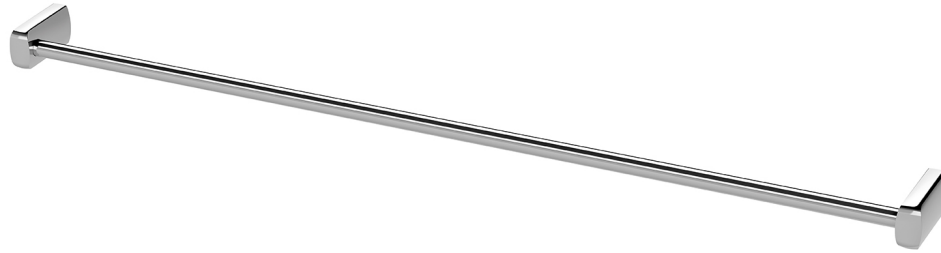

# APLO

APLO SINGLE TOWEL RAIL 900MM

### AVAILABLE IN

130-8040-00  
Chrome

130-8040-10  
Matte Black