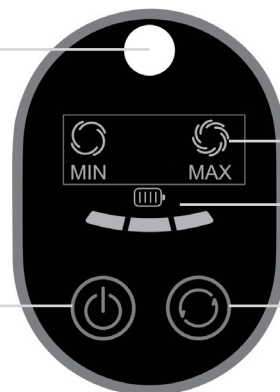

22.2V Cordless 2-In-1 StickVac BVC300

Product Features

- 160W Motor
- 2 Speed settings
- Up to 35 Minutes Run Time
- Washable HEPA filter and 500ml dust tank
- LED touch display
- Motorised brush with LED lights
- Easy to convert handheld mode
- Built in dusting brush

- **Packaged:** 127 x 269 x 689 mm
- **Physical:** 210 x 245 x 1090 mm

Specifications

- **Full Charging Time:** Approx 4-5hrs
- **Rated Voltage:** 100-240V, 50Hz
- **Battery:** 22.2V, 2200mAh Li-ion

Charging Port

Power Button

Speed Indicator

Battery Indicator

Speed Button

Usage

Upholstery

Hard Floors

Carpet