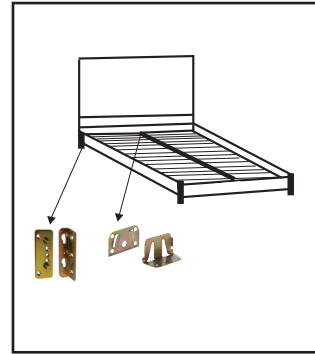

1 SET

**HÄFELE**

## **BED FITTING SET**

For Double, Queen or King Bed Frames

# HÄFELE

(A)

Bracket **(A)** to connect side rail to Head and Foot of Bed.

(B)

Bracket **(B)** to connect centre support to Head and Foot of Bed.

(A) x4 (B) x2

- > Material: Steel
- > Finish: Yellow chromatised
- > Mounting: For screw-mounting