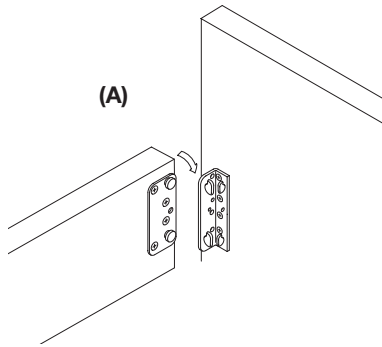

1 SET

**HÄFELE**

## **BED FITTING SET**

For Double, Queen or King Bed Frames

# HÄFELE

(A)

Bracket **(A)** to connect side rail to Head and Foot of Bed.

(B)

Bracket **(B)** to connect centre support to Head and Foot of Bed.

(A) x4 (B) x2

- > Material: Steel
- > Finish: Yellow chromatised
- > Mounting: For screw-mounting