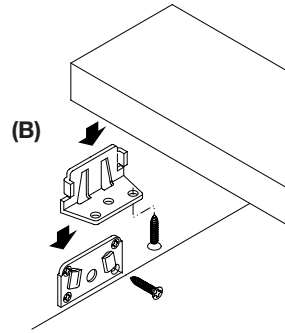

## **BED FITTING SET**

For Double, Queen or King Bed Frames

# HÄFELE

(A)

Bracket **(A)** to connect side rail to Head and Foot of Bed.

(B)

Bracket **(B)** to connect centre support to Head and Foot of Bed.

(A) x4 (B) x2

- > Material: Steel
- > Finish: Yellow chromatised
- > Mounting: For screw-mounting