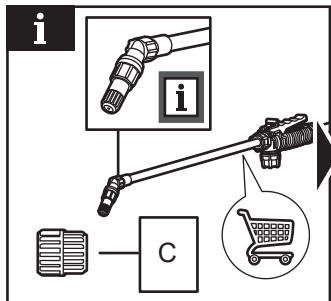

RSP4

ADAPTOR REFERENCE LIST

Type	Thread size	Compatible sprayers
G	14 mm female to 18 mm female	OWS1880 and OWS1870 (metal spray wand)
C	16 mm female to 18 mm female	OWS1815, OBS1815, R36BPS10

ACCESSORIES

-  Small protection hood
-  Large protection hood
-  Adaptor G
-  Adaptor C

NOTE: The protection hood accessories used with adaptor G are compatible with sprayers OWS1880 and OWS1870 (metal spray wand).

NOTE: The protection hood accessories used with adaptor C are compatible with sprayers OWS1815, OBS1815, and R36BPS10.

NOTE: The protection hood accessories are directly compatible with sprayers OWS1880 and OWS1870 (plastic spray wand) and R18SPR130.