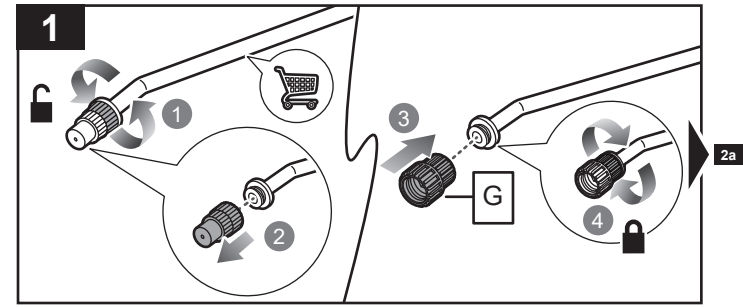

RSP4

ADAPTOR REFERENCE LIST

Type	Thread size	Compatible sprayers
G	14 mm female to 18 mm female	OWS1880 and OWS1870 (metal spray wand)
C	16 mm female to 18 mm female	OWS1815, OBS1815, R36BPS10

ACCESSORIES

-  Small protection hood
-  Large protection hood
-  Adaptor G
-  Adaptor C

NOTE: The protection hood accessories used with adaptor G are compatible with sprayers OWS1880 and OWS1870 (metal spray wand).

NOTE: The protection hood accessories used with adaptor C are compatible with sprayers OWS1815, OBS1815, and R36BPS10.

NOTE: The protection hood accessories are directly compatible with sprayers OWS1880 and OWS1870 (plastic spray wand) and R18SPR130.