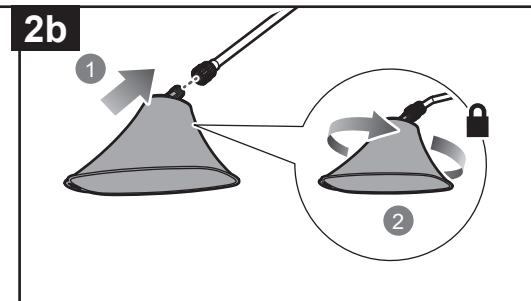

RSP4

ADAPTOR REFERENCE LIST

Type	Thread size	Compatible sprayers
G	14 mm female to 18 mm female	OWS1880 and OWS1870 (metal spray wand)
C	16 mm female to 18 mm female	OWS1815, OBS1815, R36BPS10

ACCESSORIES

-  Small protection hood
-  Large protection hood
-  Adaptor G
-  Adaptor C

NOTE: The protection hood accessories used with adaptor G are compatible with sprayers OWS1880 and OWS1870 (metal spray wand).