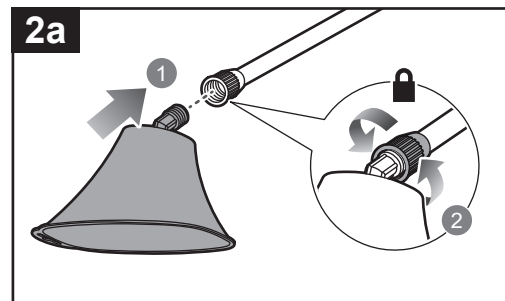

NOTE: The protection hood accessories used with adaptor C are compatible with sprayers OWS1815, OBS1815, and R36BPS10.