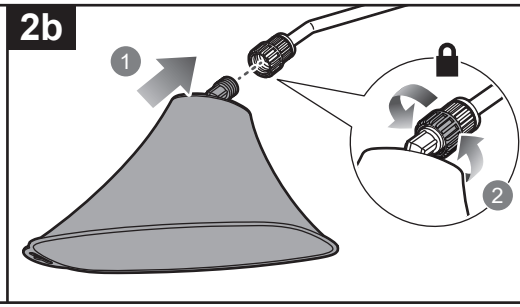

RSP4

ADAPTOR REFERENCE LIST

Type	Thread size	Compatible sprayers
G	14 mm female to 18 mm female	OWS1880 and OWS1870 (metal spray wand)
C	16 mm female to 18 mm female	OWS1815, OBS1815, R36BPS10

ACCESSORIES

-  Small protection hood
-  Large protection hood
-  Adaptor G
-  Adaptor C

NOTE: The protection hood accessories used with adaptor G are compatible with sprayers OWS1880 and OWS1870 (metal spray wand).