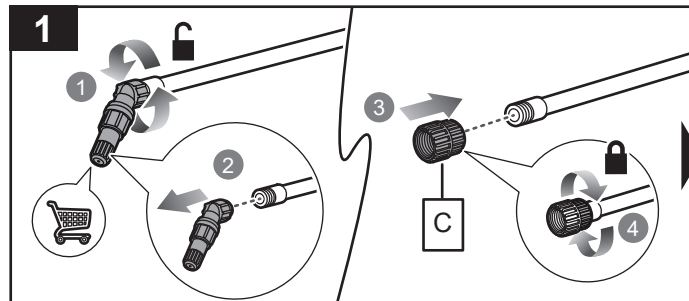

RSP4

ADAPTOR REFERENCE LIST

Type	Thread size	Compatible sprayers
G	14 mm female to 18 mm female	OWS1880 and OWS1870 (metal spray wand)
C	16 mm female to 18 mm female	OWS1815, OBS1815, R36BPS10

ACCESSORIES

-  Small protection hood
-  Large protection hood
-  Adaptor G
-  Adaptor C

NOTE: The protection hood accessories used with adaptor G are compatible with sprayers OWS1880 and OWS1870 (metal spray wand).

NOTE: The protection hood accessories used with adaptor C are compatible with sprayers OWS1815, OBS1815, and R36BPS10.

NOTE: The protection hood accessories are directly compatible with sprayers OWS1880 and OWS1870 (plastic spray wand) and R18SPR130.