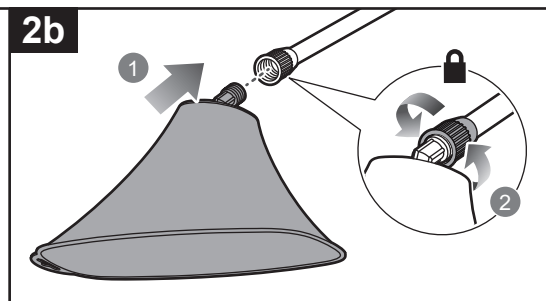

NOTE: The protection hood accessories used with adaptor C are compatible with sprayers OWS1815, OBS1815, and R36BPS10.