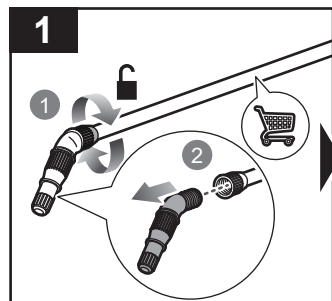

RSP4

ADAPTOR REFERENCE LIST

Type	Thread size	Compatible sprayers
G	14 mm female to 18 mm female	OWS1880 and OWS1870 (metal spray wand)
C	16 mm female to 18 mm female	OWS1815, OBS1815, R36BPS10

ACCESSORIES

-  Small protection hood
-  Large protection hood
-  Adaptor G
-  Adaptor C

NOTE: The protection hood accessories used with adaptor G are compatible with sprayers OWS1880 and OWS1870 (metal spray wand).

NOTE: The protection hood accessories used with adaptor C are compatible with sprayers OWS1815, OBS1815, and R36BPS10.

NOTE: The protection hood accessories are directly compatible with sprayers OWS1880 and OWS1870 (plastic spray wand) and R18SPR130.