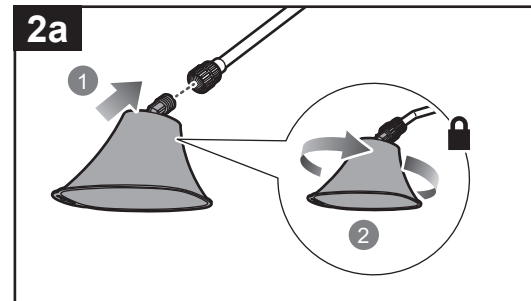

RSP4

ADAPTOR REFERENCE LIST

Type	Thread size	Compatible sprayers
G	14 mm female to 18 mm female	OWS1880 and OWS1870 (metal spray wand)
C	16 mm female to 18 mm female	OWS1815, OBS1815, R36BPS10

ACCESSORIES

-  Small protection hood
-  Large protection hood
-  Adaptor G
-  Adaptor C

NOTE: The protection hood accessories used with adaptor G are compatible with sprayers OWS1880 and OWS1870 (metal spray wand).