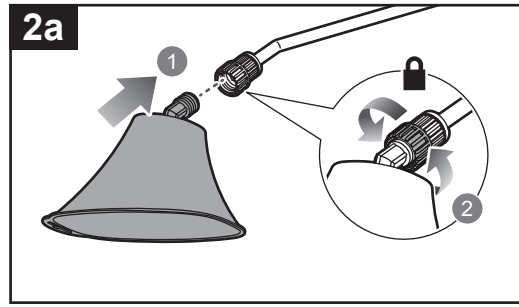

RSP4

ADAPTOR REFERENCE LIST

Type	Thread size	Compatible sprayers
G	14 mm female to 18 mm female	OWS1880 and OWS1870 (metal spray wand)
C	16 mm female to 18 mm female	OWS1815, OBS1815, R36BPS10

ACCESSORIES

-  Small protection hood
-  Large protection hood
-  Adaptor G
-  Adaptor C

NOTE: The protection hood accessories used with adaptor G are compatible with sprayers OWS1880 and OWS1870 (metal spray wand).