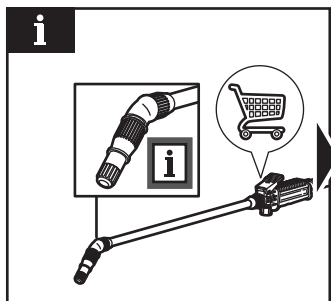

RSP4

ADAPTOR REFERENCE LIST

Type	Thread size	Compatible sprayers
G	14 mm female to 18 mm female	OWS1880 and OWS1870 (metal spray wand)
C	16 mm female to 18 mm female	OWS1815, OBS1815, R36BPS10

ACCESSORIES

-  Small protection hood
-  Large protection hood
-  Adaptor G
-  Adaptor C

NOTE: The protection hood accessories used with adaptor G are compatible with sprayers OWS1880 and OWS1870 (metal spray wand).

NOTE: The protection hood accessories used with adaptor C are compatible with sprayers OWS1815, OBS1815, and R36BPS10.

NOTE: The protection hood accessories are directly compatible with sprayers OWS1880 and OWS1870 (plastic spray wand) and R18SPR130.