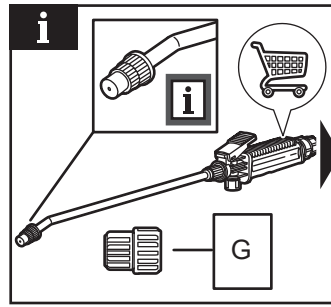

RSP4

ADAPTOR REFERENCE LIST

Type	Thread size	Compatible sprayers
G	14 mm female to 18 mm female	OWS1880 and OWS1870 (metal spray wand)
C	16 mm female to 18 mm female	OWS1815, OBS1815, R36BPS10

ACCESSORIES

-  Small protection hood
-  Large protection hood
-  Adaptor G
-  Adaptor C

NOTE: The protection hood accessories used with adaptor G are compatible with sprayers OWS1880 and OWS1870 (metal spray wand).

NOTE: The protection hood accessories used with adaptor C are compatible with sprayers OWS1815, OBS1815, and R36BPS10.

NOTE: The protection hood accessories are directly compatible with sprayers OWS1880 and OWS1870 (plastic spray wand) and R18SPR130.