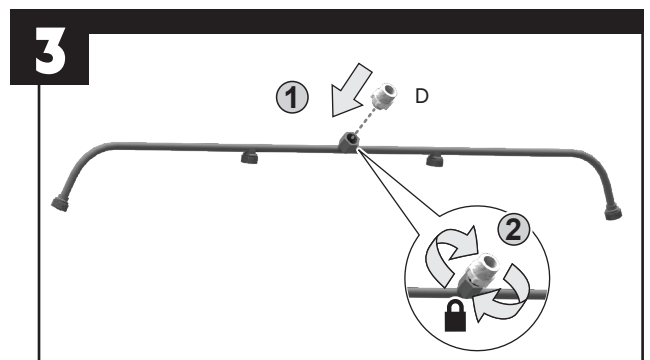

ADAPTOR REFERENCE LIST		
Type	Thread size	Compatible sprayers
D	18 mm male to 14 mm male	ABS1858B
G	14 mm female to 18 mm female	

NOTE: The boom sprayer accessory is used with adaptor D and adaptor G to be compatible with ABS1858B.

NOTE: The boom accessory can be attached as a nozzle to the nozzle wand.

Turn the nozzle on the nozzle wand counterclockwise, and remove it from the nozzle wand.

Attach the 14 mm female thread of adaptor G to the nozzle wand. Turn the adaptor clockwise to tighten.

NOTE: The boom accessory sprays 4 streams to maximise the area sprayed by the product.

NOTE: A small amount of liquid will drip from the nozzle after releasing the trigger.