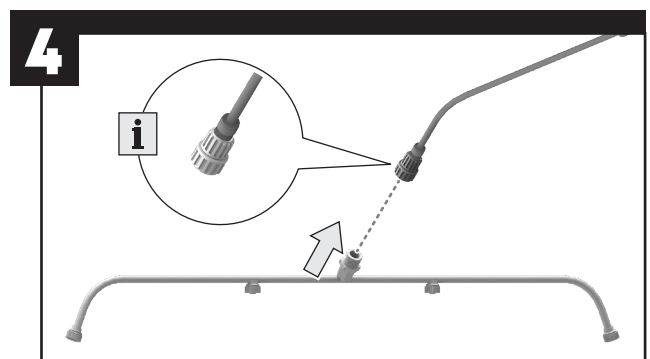

ADAPTOR REFERENCE LIST		
Type	Thread size	Compatible sprayers
D	18 mm male to 14 mm male	ABS1858B
G	14 mm female to 18 mm female	

NOTE: The boom sprayer accessory is used with adaptor D and adaptor G to be compatible with ABS1858B.

NOTE: The boom accessory can be attached as a nozzle to the nozzle wand.

Turn the nozzle on the nozzle wand counterclockwise, and remove it from the nozzle wand.

Attach the 14 mm female thread of adaptor G to the nozzle wand. Turn the adaptor clockwise to tighten.

NOTE: The boom accessory sprays 4 streams to maximise the area sprayed by the product.

NOTE: A small amount of liquid will drip from the nozzle after releasing the trigger.