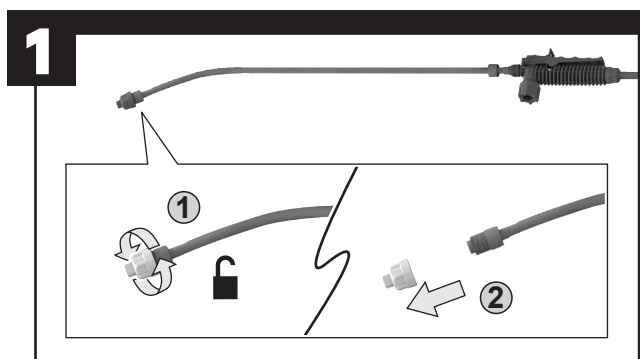

ADAPTOR REFERENCE LIST		
Type	Thread size	Compatible sprayers
D	18 mm male to 14 mm male	ABS1858B
G	14 mm female to 18 mm female	

NOTE: The boom sprayer accessory is used with adaptor D and adaptor G to be compatible with ABS1858B.

NOTE: The boom accessory can be attached as a nozzle to the nozzle wand.

Turn the nozzle on the nozzle wand counterclockwise, and remove it from the nozzle wand.

Attach the 14 mm female thread of adaptor G to the nozzle wand. Turn the adaptor clockwise to tighten.

NOTE: The boom accessory sprays 4 streams to maximise the area sprayed by the product.

NOTE: A small amount of liquid will drip from the nozzle after releasing the trigger.