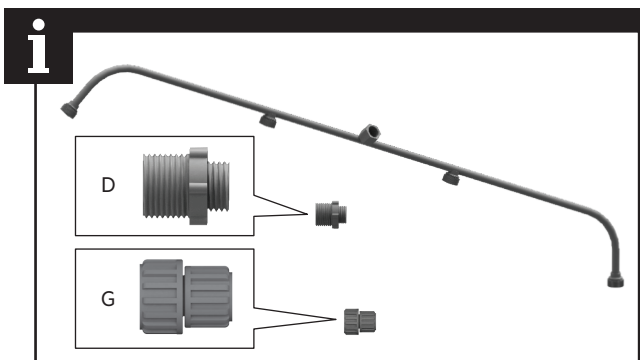

ADAPTOR REFERENCE LIST		
Type	Thread size	Compatible sprayers
D	18 mm male to 14 mm male	ABS1858B
G	14 mm female to 18 mm female	

NOTE: The boom sprayer accessory is used with adaptor D and adaptor G to be compatible with ABS1858B.

NOTE: The boom accessory can be attached as a nozzle to the nozzle wand.

Turn the nozzle on the nozzle wand counterclockwise, and remove it from the nozzle wand.

Attach the 14 mm female thread of adaptor G to the nozzle wand. Turn the adaptor clockwise to tighten.

NOTE: The boom accessory sprays 4 streams to maximise the area sprayed by the product.

NOTE: A small amount of liquid will drip from the nozzle after releasing the trigger.