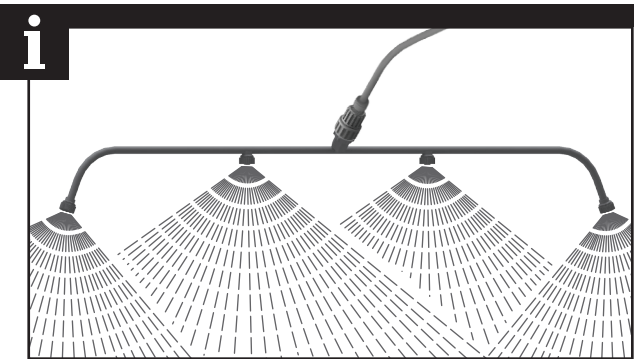

ADAPTOR REFERENCE LIST		
Type	Thread size	Compatible sprayers
D	18 mm male to 14 mm male	ABS1858B
G	14 mm female to 18 mm female	

NOTE: The boom sprayer accessory is used with adaptor D and adaptor G to be compatible with ABS1858B.

NOTE: The boom accessory can be attached as a nozzle to the nozzle wand.

Turn the nozzle on the nozzle wand counterclockwise, and remove it from the nozzle wand.

Attach the 14 mm female thread of adaptor G to the nozzle wand. Turn the adaptor clockwise to tighten.

NOTE: The boom accessory sprays 4 streams to maximise the area sprayed by the product.

NOTE: A small amount of liquid will drip from the nozzle after releasing the trigger.