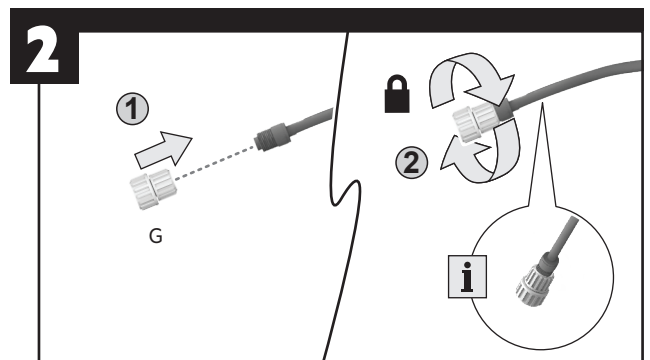

ADAPTOR REFERENCE LIST		
Type	Thread size	Compatible sprayers
D	18 mm male to 14 mm male	ABS1858B
G	14 mm female to 18 mm female	

NOTE: The boom sprayer accessory is used with adaptor D and adaptor G to be compatible with ABS1858B.

NOTE: The boom accessory can be attached as a nozzle to the nozzle wand.

Turn the nozzle on the nozzle wand counterclockwise, and remove it from the nozzle wand.

Attach the 14 mm female thread of adaptor G to the nozzle wand. Turn the adaptor clockwise to tighten.

NOTE: The boom accessory sprays 4 streams to maximise the area sprayed by the product.

NOTE: A small amount of liquid will drip from the nozzle after releasing the trigger.