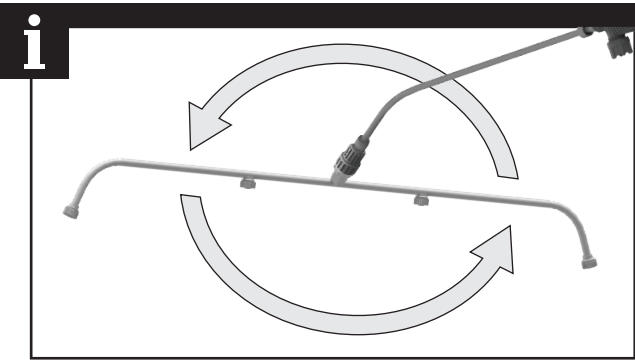

ADAPTOR REFERENCE LIST		
Type	Thread size	Compatible sprayers
D	18 mm male to 14 mm male	ABS1858B
G	14 mm female to 18 mm female	

NOTE: The boom sprayer accessory is used with adaptor D and adaptor G to be compatible with ABS1858B.

NOTE: The boom accessory can be attached as a nozzle to the nozzle wand.

Turn the nozzle on the nozzle wand counterclockwise, and remove it from the nozzle wand.

Attach the 14 mm female thread of adaptor G to the nozzle wand. Turn the adaptor clockwise to tighten.

NOTE: The boom accessory sprays 4 streams to maximise the area sprayed by the product.

NOTE: A small amount of liquid will drip from the nozzle after releasing the trigger.