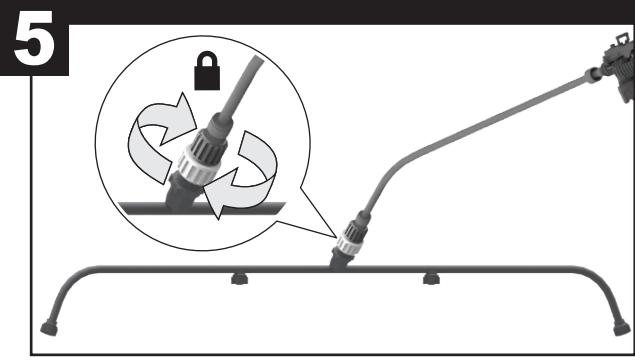

ADAPTOR REFERENCE LIST		
Type	Thread size	Compatible sprayers
D	18 mm male to 14 mm male	ABS1858B
G	14 mm female to 18 mm female	

NOTE: The boom sprayer accessory is used with adaptor D and adaptor G to be compatible with ABS1858B.

NOTE: The boom accessory can be attached as a nozzle to the nozzle wand.

Turn the nozzle on the nozzle wand counterclockwise, and remove it from the nozzle wand.

Attach the 14 mm female thread of adaptor G to the nozzle wand. Turn the adaptor clockwise to tighten.

NOTE: The boom accessory sprays 4 streams to maximise the area sprayed by the product.

NOTE: A small amount of liquid will drip from the nozzle after releasing the trigger.