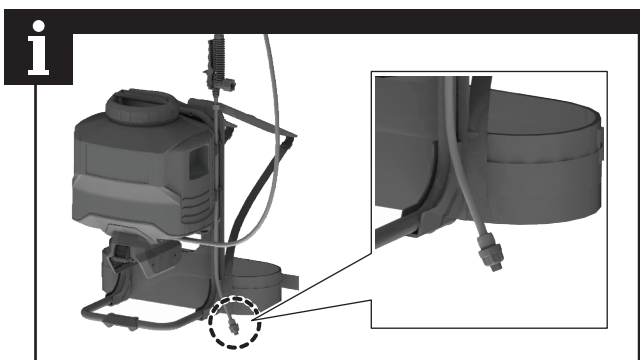

ADAPTOR REFERENCE LIST		
Type	Thread size	Compatible sprayers
D	18 mm male to 14 mm male	ABS1858B
G	14 mm female to 18 mm female	

NOTE: The boom sprayer accessory is used with adaptor D and adaptor G to be compatible with ABS1858B.

NOTE: The boom accessory can be attached as a nozzle to the nozzle wand.

Turn the nozzle on the nozzle wand counterclockwise, and remove it from the nozzle wand.

Attach the 14 mm female thread of adaptor G to the nozzle wand. Turn the adaptor clockwise to tighten.

NOTE: The boom accessory sprays 4 streams to maximise the area sprayed by the product.

NOTE: A small amount of liquid will drip from the nozzle after releasing the trigger.